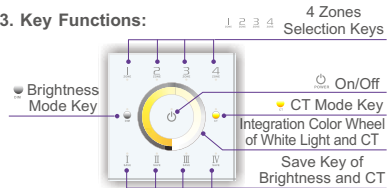

## 1. Technical Specs:

- Input Voltage: DC12V-24V
- Output Signal: DMX512
- Control Mode: 4 Zones Control
- Working Temperature: -20°C~60°C
- Dimensions: L86×W86×H36(mm)
- Package Size: L113×W112×H50(mm)
- Weight(G.W.): 208g

## 3. Key Functions:

\* Long press to turn on/off the tone.