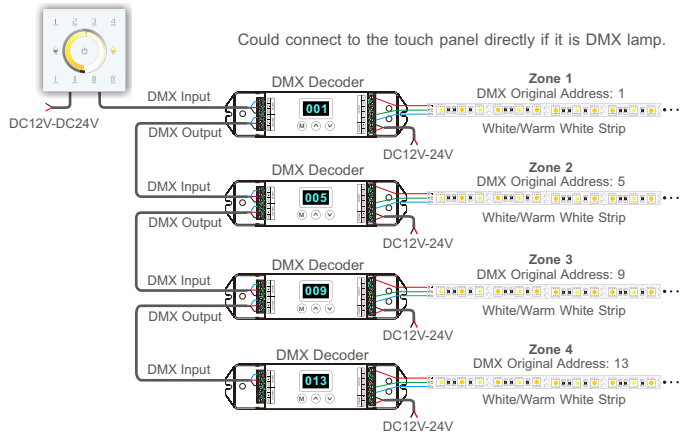

5. Wiring Diagram: