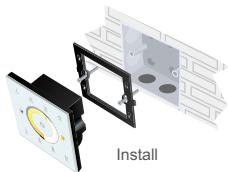

2. Installation Instruction:

Install